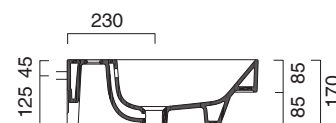

CE EN 14688 - CL20